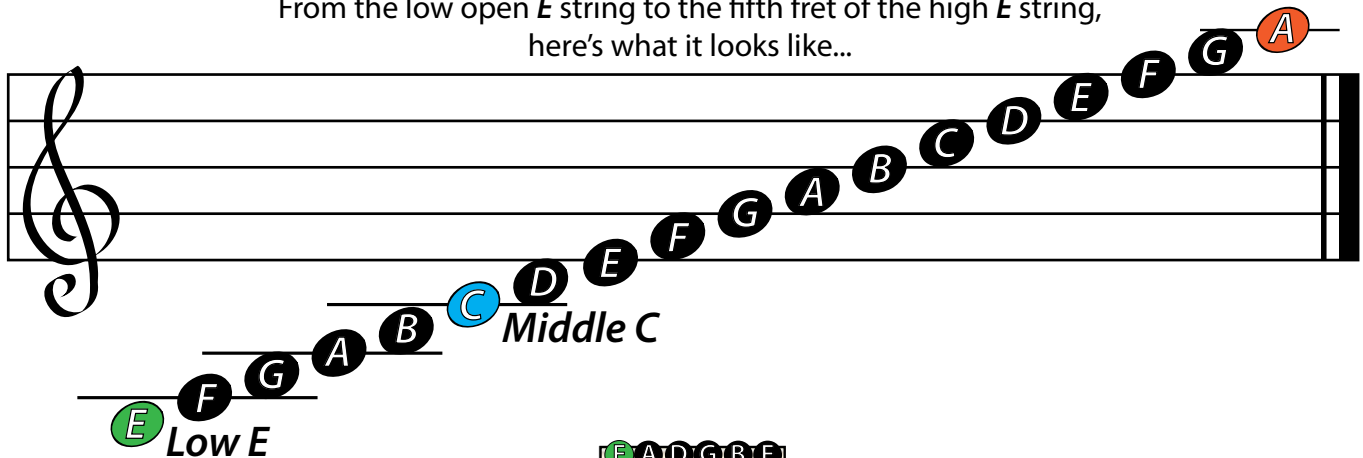

Where the Notes Fall on the Fretboard

The "line" notes (*EGBDF*) appear on the musical staff as shown below:

The "space" notes (*FACE*) look like this on the musical staff...

From the low open *E* string to the fifth fret of the high *E* string, here's what it looks like...

Now, when you locate these notes on the fretboard of your guitar, you find the Low E (the lowest note on your guitar with standard tuning); middle C and the high A from the above staff - *all within the first 5 frets!*