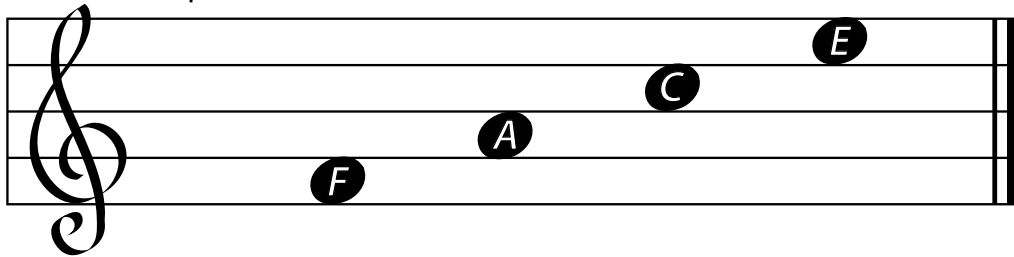

Where the Notes Fall on the Fretboard

The "line" notes (*EGBDF*) appear on the musical staff as shown below:

The "space" notes (*FACE*) look like this on the musical staff...

From the low open *E* string to the fifth fret of the high *E* string, here's what it looks like...

Now, when you locate these notes on the fretboard of your guitar, you find the Low E (the lowest note on your guitar with standard tuning); middle C and the high A from the above staff - *all within the first 5 frets!*