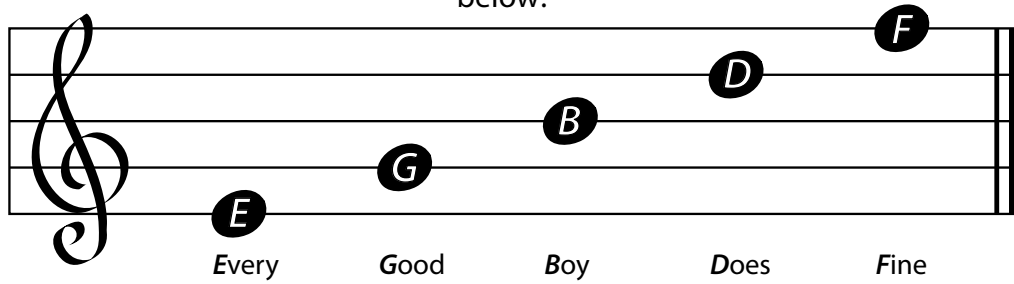

Where the Notes Fall on the Fretboard

The "line" notes (*EGBDF*) appear on the musical staff as shown below:

The "space" notes (*FACE*) look like this on the musical staff...

From the low open *E* string to the fifth fret of the high *E* string, here's what it looks like...

Now, when you locate these notes on the fretboard of your guitar, you find the Low E (the lowest note on your guitar with standard tuning); middle C and the high A from the above staff - *all within the first 5 frets!*